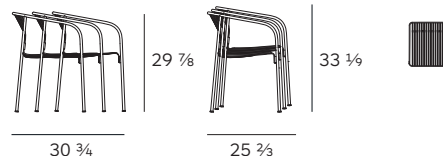

VELIT chair

Björn Dahlström

PLANK®

Mod. 1800-40

Mod. 1800-99

Metal frame in tubular steel, seat and backrest in metal-wire powder coated in the colors ocean blue, moss green, olive green, concrete grey, white, black. Removable self-skinning integral polyurethane cushion in frame colors (except white). Plastic glides. Indoor and outdoor use.