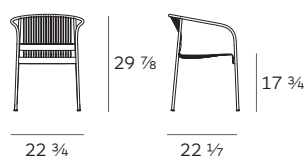

VELIT chair

Björn Dahlström

PLANK®

Mod. 1800-40

Mod. 1800-99

Metal frame in tubular steel, seat and backrest in metal-wire powder coated in the colors ocean blue, moss green, olive green, concrete grey, white, black. Removable self-skinning integral polyurethane cushion in frame colors (except white). Plastic glides. Indoor and outdoor use.