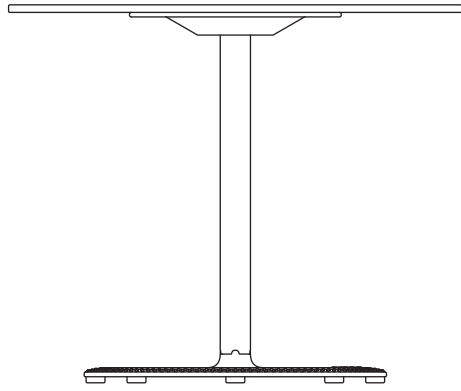

19 ⁵/₈

FRONT VIEW

23 ⁵/₈

SIDE VIEW

15 ³/₄

Ø 23 ⁵/₈

TOP VIEW

PLANK[®]

BON table

mod. 9380-51

design: Biagio Cisotti & Sandra Laube

in inches