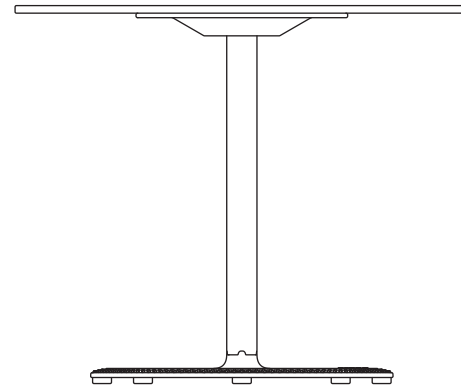

19 ⁵/₈

FRONT VIEW

23 ⁵/₈

SIDE VIEW

15 ³/₄

Ø 23 ⁵/₈

TOP VIEW

PLANK[®]

BON table

mod. 9380-51

design: Biagio Cisotti & Sandra Laube

in inches