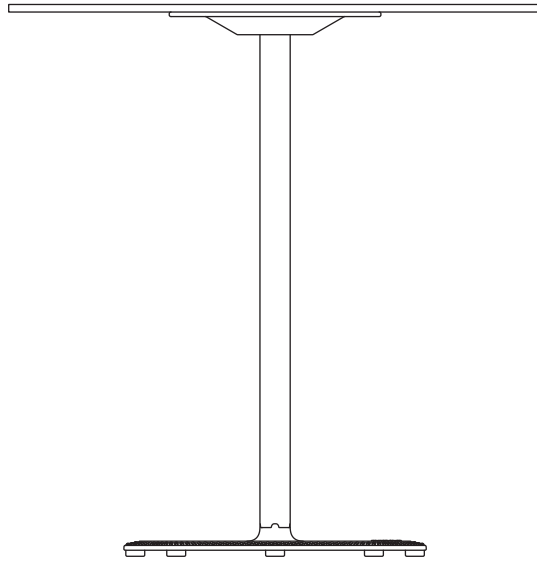

28 ³/₄

FRONT VIEW

27 ¹/₂

SIDE VIEW

15 ³/₄

Ø 27 ¹/₂

TOP VIEW

PLANK[®]

BON table

mod. 9382-01

design: Biagio Cisotti & Sandra Laube

in inches