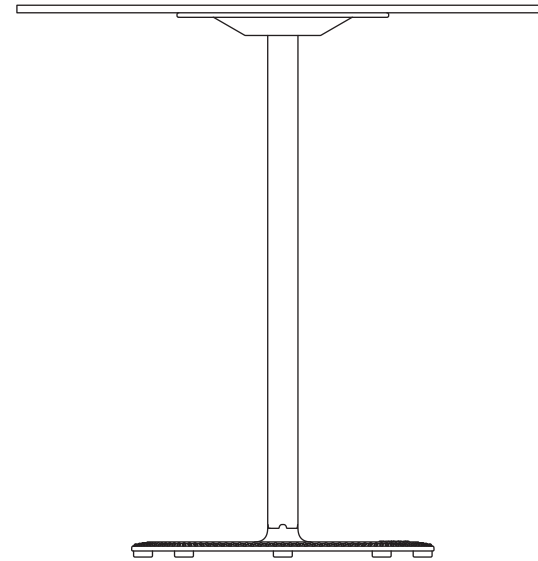

28 ³/₄

FRONT VIEW

27 ¹/₂

SIDE VIEW

15 ³/₄

Ø 27 ¹/₂

TOP VIEW

PLANK[®]

BON table

mod. 9382-01

design: Biagio Cisotti & Sandra Laube

in inches