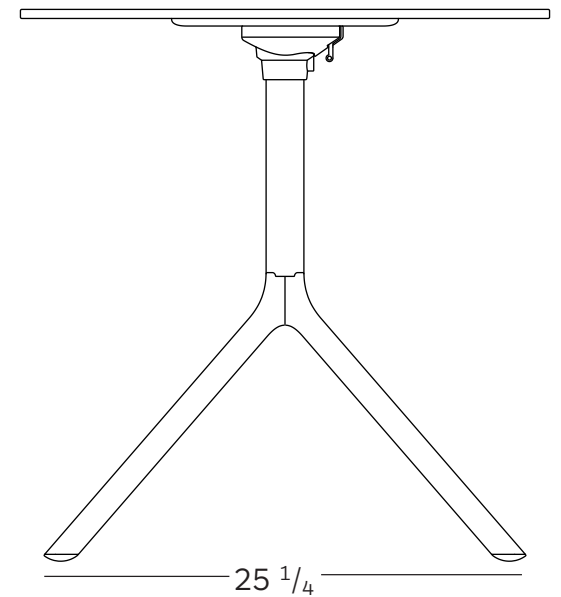

42 ⁷/₈

55 ¹/₈

FRONT VIEW

28 ³/₄

25 ¹/₄

SIDE VIEW

27 ¹/₂

TOP VIEW

PLANK[®]

MIURA table

mod. 9586-01

design: Konstantin Grcic

| in inches