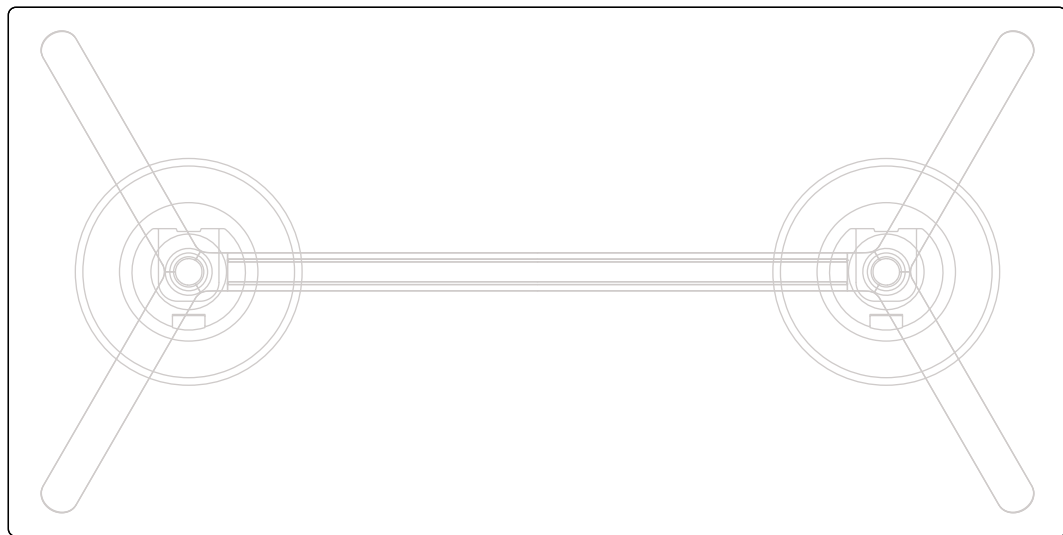

42 ⁷/₈

55 ¹/₈

FRONT VIEW

28 ³/₄

25 ¹/₄

SIDE VIEW

27 ¹/₂

TOP VIEW

PLANK[®]

MIURA table

mod. 9586-01

design: Konstantin Grcic

| in inches