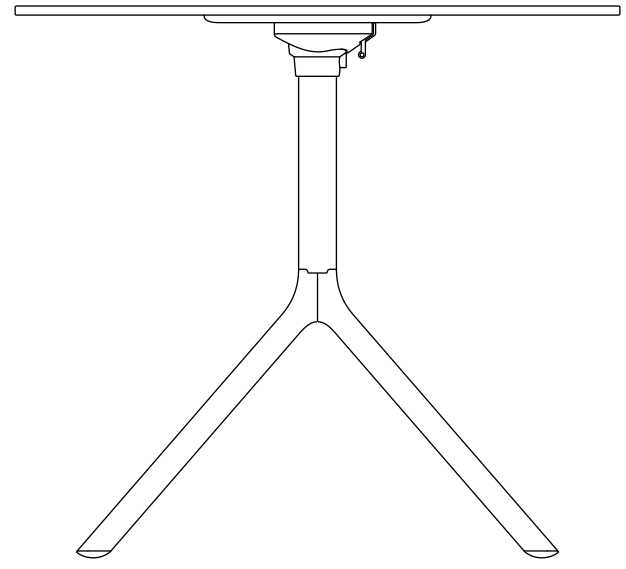

51 1/2

FRONT VIEW

28 3/4

SIDE VIEW

25 1/4

63

31 1/2

TOP VIEW

PLANK

MIURA table

mod. 9587-01

design: Konstantin Grcic

in inches