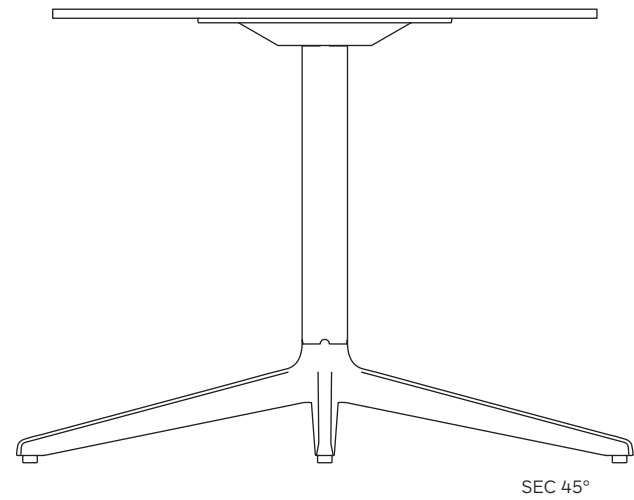

23 5/8
19 1/4

26 3/4

Ø 23 5/8

PLANK

MISTER-X table

mod. 9505-51

design: Biagio Cisotti & Sandra Laube

in inches