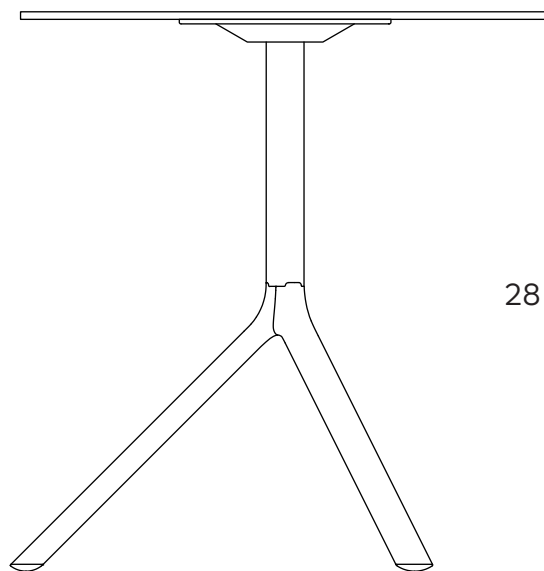

FRONT VIEW

24 ³/₄

27 ¹/₂

SIDE VIEW

21 ⁵/₈

28 ¹/₈

28 ³/₄ - 29 ³/₈

BACK VIEW

TOP VIEW

27 ¹/₂ x 27 ¹/₂

PLANK[®]

MIURA table

mod. 9580-01

design: Konstantin Grcic

in inches