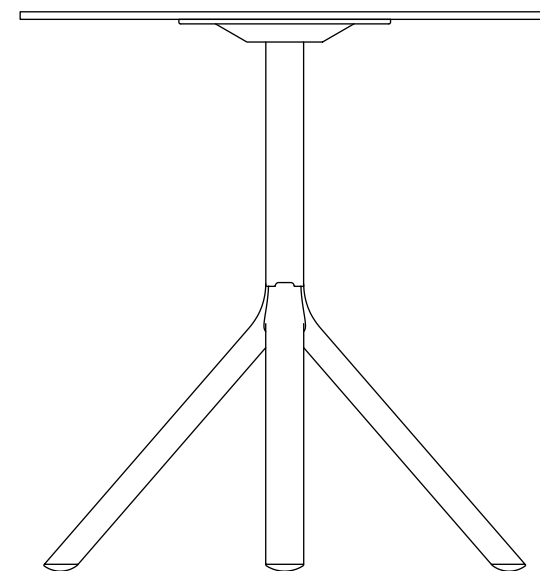

FRONT VIEW

24 ³/₄

27 ¹/₂

SIDE VIEW

21 ⁵/₈

28 ¹/₈

28 ³/₄ - 29 ³/₈

BACK VIEW

TOP VIEW

27 ¹/₂ x 27 ¹/₂

PLANK[®]

MIURA table

mod. 9580-01

design: Konstantin Grcic

in inches