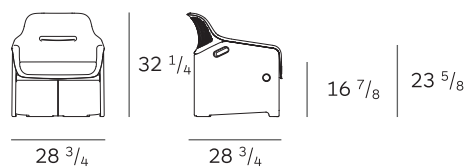

# AVUS lounge chair

Konstantin Grcic

**PLANK**<sup>®</sup>

Mod. 1920-12

Lounge chair, base and seat shell in plastic, upholstery in polyurethane foam, covering in natural leather.

Backrest  
ABS gloss

black