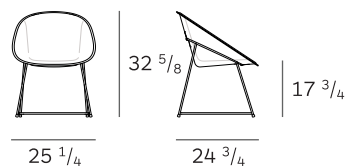

# CUP armchair

Konstantin Grcic

**PLANK®**

Mod. 1950-12

Armchair. Seat shell in ABS plastic in the colors black or white. Upholstery in various textiles and colors, combined with seat shell. Metal frame in chrome or black powder coated.

## Seat shell colors

ABS

black

white