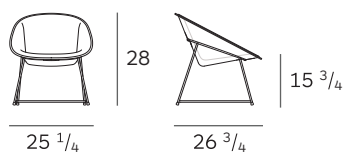

CUP lounge chair

Konstantin Grcic

PLANK®

Mod. 1960-12

Lounge chair. Seat shell in ABS plastic in black or white. Upholstery in various textiles and colors combined with the seat shell. Metal frame in chrome or black powder coated.