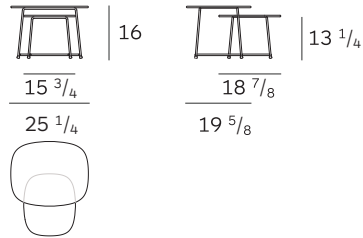

# CUP nesting tables

Konstantin Grcic

**PLANK**<sup>®</sup>

Mod. 9100-51

Nesting tables. Metal frame in chrome or black powder coated. Table top in high pressure laminate (HPL) in various finishes and colors.