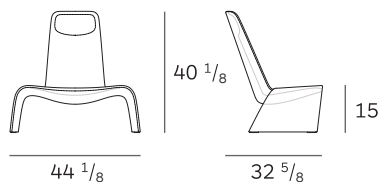

LAND lounge chair, upholstered

Naoto Fukasawa

PLANK®

Mod. 1150-00

Lounge chair. Injected polyurethane foam covered with textile or alternative leather.

Upholstery

Fabric or Alternative Leather

Gabriel Breeze Fusion
44 colors / Group 3