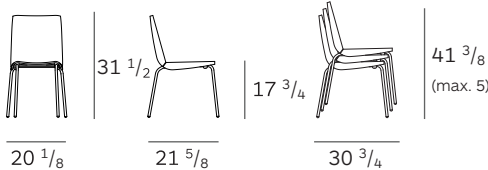

MILLEFOGLIE chair

Biagio Cisotti + Sandra Laube

Mod. 1620-20

Stackable chair, chrome plated metal frame, seat and back in molded plywood veneered with zebrano.

Wood finish

zebrano

Frame

chrome