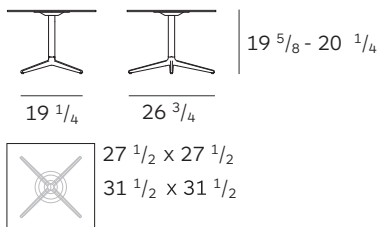

MISTER X table

Biagio Cisotti + Sandra Laube

PLANK®

Mod. 9505-51 (Ø 23 5/8) / Mod. 9506-51
(Ø 27 1/2) Mod. 9507-51 (Ø 31 1/2)

Mod. 9505-01 (Ø 23 5/8) / Mod. 9506-01
(Ø 27 1/2) Mod. 9507-01 (Ø 31 1/2)

Mod. 9505-71 (Ø 23 5/8) / Mod. 9506-71
(Ø 27 1/2) Mod. 9507-71 (Ø 31 1/2)

Mod. 9510-51 (27 1/2 x 27 1/2)
Mod. 9511-51 (31 1/2 x 31 1/2)

Mod. 9510-01 (27 1/2 x 27 1/2)
Mod. 9511-01 (31 1/2 x 31 1/2)

Mod. 9510-71 (27 1/2 x 27 1/2)
Mod. 9511-71 (31 1/2 x 31 1/2)

Table. Four star cast iron base black or white powder coated. Table top in high pressure laminate (HPL) or in MDF powder coated in black or white. Adjustable glides. For indoor and outdoor use.

Table top
HPL 10mm

MDF 25 mm (not available on 9505)
for indoor use only

Frame
Cast iron (powder coated)