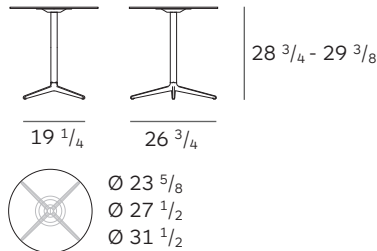

MISTER X table

Biagio Cisotti + Sandra Laube

PLANK®

Mod. 9505-51 (Ø 23 5/8) / Mod. 9506-51
(Ø 27 1/2) Mod. 9507-51 (Ø 31 1/2)

Mod. 9505-01 (Ø 23 5/8) / Mod. 9506-01
(Ø 27 1/2) Mod. 9507-01 (Ø 31 1/2)

Mod. 9505-71 (Ø 23 5/8) / Mod. 9506-71
(Ø 27 1/2) Mod. 9507-71 (Ø 31 1/2)

Mod. 9510-51 (27 1/2 x 27 1/2)
Mod. 9511-51 (31 1/2 x 31 1/2)

Mod. 9510-01 (27 1/2 x 27 1/2)
Mod. 9511-01 (31 1/2 x 31 1/2)

Mod. 9510-71 (27 1/2 x 27 1/2)
Mod. 9511-71 (31 1/2 x 31 1/2)

Table. Four star cast iron base black or white powder coated. Table top in high pressure laminate (HPL) or in MDF powder coated in black or white. Adjustable glides. For indoor and outdoor use.

Table top
HPL 10mm

MDF 25 mm (not available on 9505)
for indoor use only

Frame
Cast iron (powder coated)