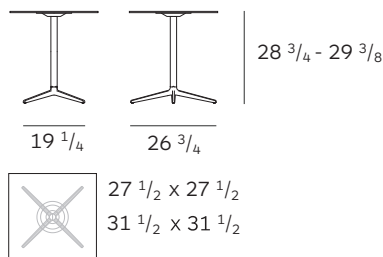

MISTER X table

Biagio Cisotti + Sandra Laube

PLANK®

Mod. 9505-51 (Ø 23 5/8) / Mod. 9506-51
(Ø 27 1/2) Mod. 9507-51 (Ø 31 1/2)

Mod. 9505-01 (Ø 23 5/8) / Mod. 9506-01
(Ø 27 1/2) Mod. 9507-01 (Ø 31 1/2)

Mod. 9505-71 (Ø 23 5/8) / Mod. 9506-71
(Ø 27 1/2) Mod. 9507-71 (Ø 31 1/2)

Mod. 9510-51 (27 1/2 x 27 1/2)
Mod. 9511-51 (31 1/2 x 31 1/2)

Mod. 9510-01 (27 1/2 x 27 1/2)
Mod. 9511-01 (31 1/2 x 31 1/2)

Mod. 9510-71 (27 1/2 x 27 1/2)
Mod. 9511-71 (31 1/2 x 31 1/2)

Table. Four star cast iron base black or white powder coated. Table top in high pressure laminate (HPL) or in MDF powder coated in black or white. Adjustable glides. For indoor and outdoor use.

Table top
HPL 10mm

MDF 25 mm (not available on 9505)
for indoor use only

Frame
Cast iron (powder coated)