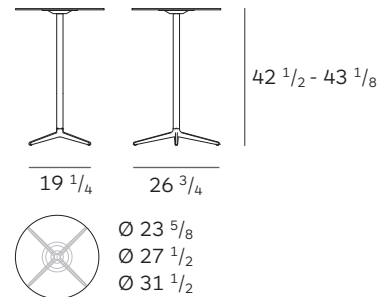

MISTER X table

Biagio Cisotti + Sandra Laube

PLANK®

Mod. 9505-51 (Ø 23 5/8) / Mod. 9506-51
(Ø 27 1/2) Mod. 9507-51 (Ø 31 1/2)

Mod. 9505-01 (Ø 23 5/8) / Mod. 9506-01
(Ø 27 1/2) Mod. 9507-01 (Ø 31 1/2)

Mod. 9505-71 (Ø 23 5/8) / Mod. 9506-71
(Ø 27 1/2) Mod. 9507-71 (Ø 31 1/2)

Mod. 9510-51 (27 1/2 x 27 1/2)
Mod. 9511-51 (31 1/2 x 31 1/2)

Mod. 9510-01 (27 1/2 x 27 1/2)
Mod. 9511-01 (31 1/2 x 31 1/2)

Mod. 9510-71 (27 1/2 x 27 1/2)
Mod. 9511-71 (31 1/2 x 31 1/2)

Table. Four star cast iron base black or white powder coated. Table top in high pressure laminate (HPL) or in MDF powder coated in black or white. Adjustable glides. For indoor and outdoor use.

Table top
HPL 10mm

MDF 25 mm (not available on 9505)
for indoor use only

Frame
Cast iron (powder coated)