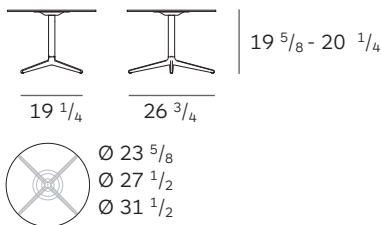

MISTER X table

Biagio Cisotti + Sandra Laube

PLANK®

Mod. 9505-51 (Ø 23 5/8) / Mod. 9506-51
(Ø 27 1/2) Mod. 9507-51 (Ø 31 1/2)

Mod. 9505-01 (Ø 23 5/8) / Mod. 9506-01
(Ø 27 1/2) Mod. 9507-01 (Ø 31 1/2)

Mod. 9505-71 (Ø 23 5/8) / Mod. 9506-71
(Ø 27 1/2) Mod. 9507-71 (Ø 31 1/2)

Mod. 9510-51 (27 1/2 x 27 1/2)
Mod. 9511-51 (31 1/2 x 31 1/2)

Mod. 9510-01 (27 1/2 x 27 1/2)
Mod. 9511-01 (31 1/2 x 31 1/2)

Mod. 9510-71 (27 1/2 x 27 1/2)
Mod. 9511-71 (31 1/2 x 31 1/2)

Table. Four star cast iron base black or white powder coated. Table top in high pressure laminate (HPL) or in MDF powder coated in black or white. Adjustable glides. For indoor and outdoor use.

Table top
HPL 10mm

MDF 25 mm (not available on 9505)
for indoor use only

Frame
Cast iron (powder coated)