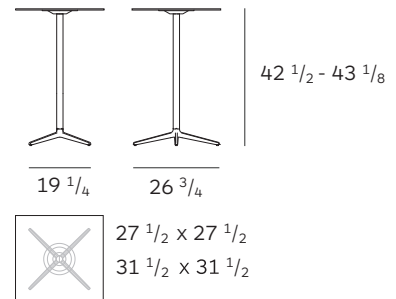

MISTER X table

Biagio Cisotti + Sandra Laube

PLANK®

Mod. 9505-51 (Ø 23 5/8) / Mod. 9506-51
(Ø 27 1/2) Mod. 9507-51 (Ø 31 1/2)

Mod. 9505-01 (Ø 23 5/8) / Mod. 9506-01
(Ø 27 1/2) Mod. 9507-01 (Ø 31 1/2)

Mod. 9505-71 (Ø 23 5/8) / Mod. 9506-71
(Ø 27 1/2) Mod. 9507-71 (Ø 31 1/2)

Mod. 9510-51 (27 1/2 x 27 1/2)
Mod. 9511-51 (31 1/2 x 31 1/2)

Mod. 9510-01 (27 1/2 x 27 1/2)
Mod. 9511-01 (31 1/2 x 31 1/2)

Mod. 9510-71 (27 1/2 x 27 1/2)
Mod. 9511-71 (31 1/2 x 31 1/2)

Table. Four star cast iron base black or white powder coated. Table top in high pressure laminate (HPL) or in MDF powder coated in black or white. Adjustable glides. For indoor and outdoor use.

Table top
HPL 10mm

MDF 25 mm (not available on 9505)
for indoor use only

Frame
Cast iron (powder coated)