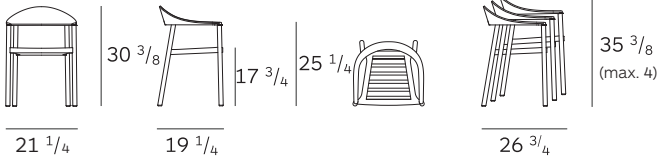

# MONZA armchair outdoor

Konstantin Grcic

Mod. 1209-40

Armchair, massive iroko wooden structure, oil treated. Backrest in polypropylene in the colors black, white, traffic red, wine red, light blue, yellow green, cafe latte, caramel, terra brown. Stackable, indoor or outdoor use.

Wood finish  
Iroko

Backrest colors  
Polypropylene