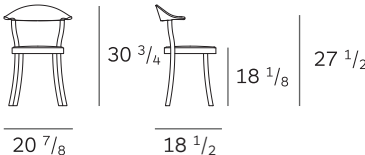

# MONZA BISTRO chair

Konstantin Grcic

Mod. 1212-20

Chair, beech wooden structure natural lacquered or black stained lacquered. Backrest in polypropylene in the colors black, white, cafe latte, caramel, terra brown. Seat made of flexible integral skin polyurethane foam matched to the backrest colors.