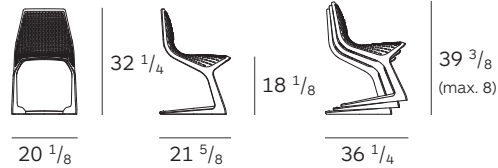

MYTO chair

Konstantin Grcic

PLANK[®]

Mod. 1207-20

Cantilever chair entirely made of plastic (polypropylene) in black, white, traffic red, pure orange, yellow green, and light blue. Stackable, for indoor and outdoor use, recyclable.

Finishes
Polypropylene

white

black

light blue

yellow green

traffic red

pure orange

Collections: