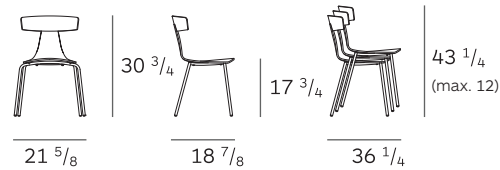

# REMO wood chair/metal frame

Konstantin Grcic

**PLANK**<sup>®</sup>

Mod. 1416-20

Plywood shell made of natural finished ash or colored with a matte open grain in white, grey, black or yellow. Metal frame matched to shell colors. Optional cushion in fabric or leather. Stackable.