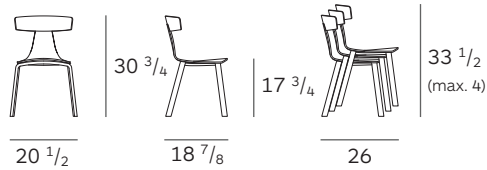

REMO wood chair

Konstantin Grcic

PLANK[®]

Mod. 1415-10

Mod. 1415-20
stackable

Plywood chair in natural finished ash or stained in the colors chalk, walnut, grey or black. Optional cushion in fabric or leather. Versions: chair, stacking chair