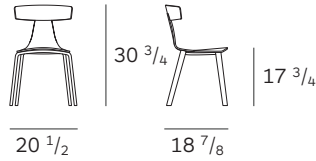

REMO wood chair

Konstantin Grcic

PLANK[®]

Mod. 1415-10

Mod. 1415-20
stackable

Plywood chair in natural finished ash or stained in the colors chalk, walnut, grey or black. Optional cushion in fabric or leather. Versions: chair, stacking chair