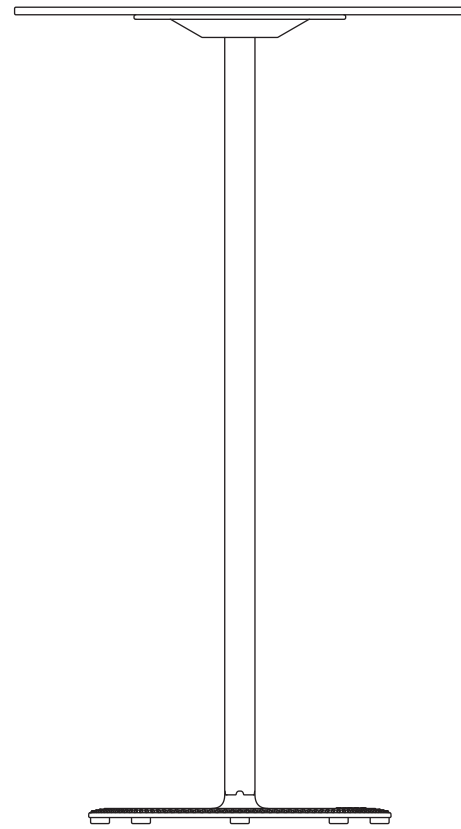

42 1/2

FRONT VIEW

23 5/8

SIDE VIEW

15 3/4

Ø 23 5/8

TOP VIEW

**PLANK**

BON table

mod. 9380-71

design: Biagio Cisotti & Sandra Laube

in inches