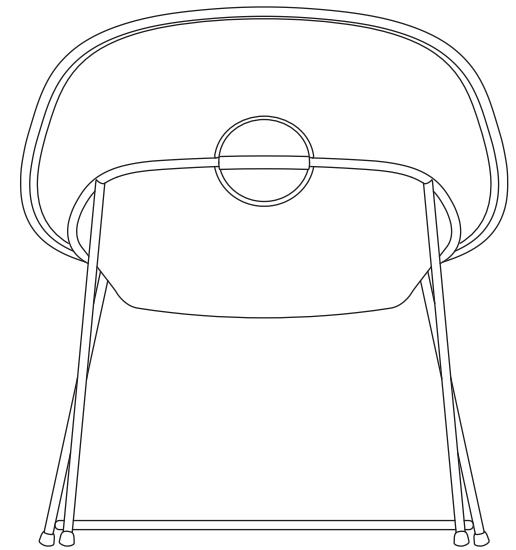

FRONT VIEW

SIDE VIEW

BACK VIEW

25 1/4

26 3/4

TOP VIEW

18 7/8

PLANK

CUP lounge chair

mod. 1960-12

design: Konstantin Grcic

in inches