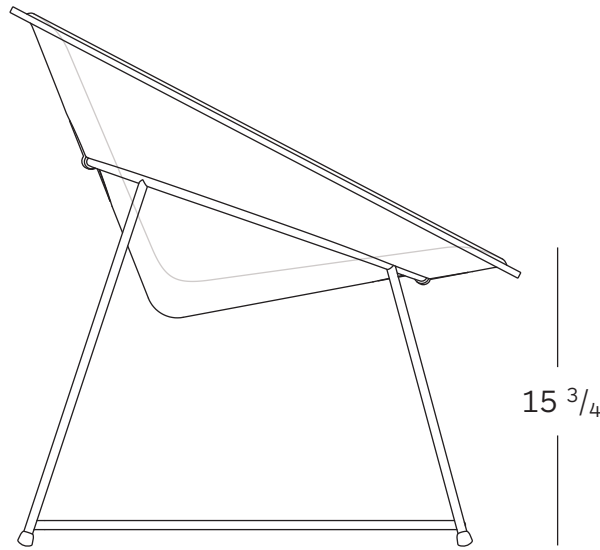

FRONT VIEW

SIDE VIEW

BACK VIEW

25 1/4

26 3/4

TOP VIEW

18 7/8

PLANK

CUP lounge chair

mod. 1960-12

design: Konstantin Grcic

in inches