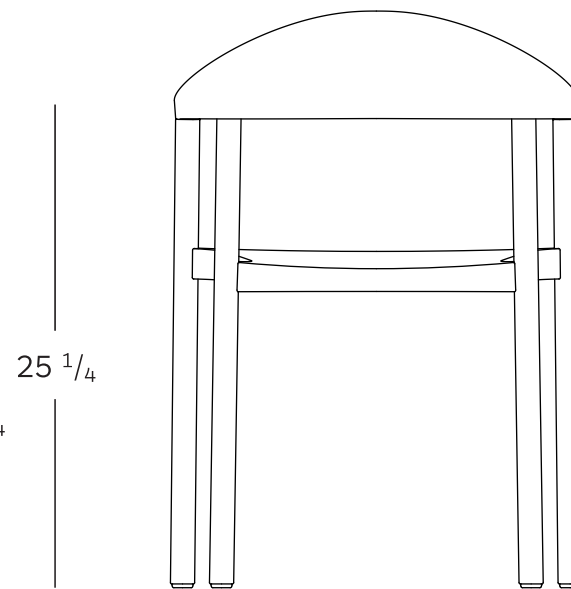

FRONT VIEW

21 1/4

SIDE VIEW

19 1/4

BACK VIEW

25 1/4

17 3/4

TOP VIEW

16 1/2

PLANK

MONZA armchair

mod. 1209-40

design: Konstantin Grcic

in inches