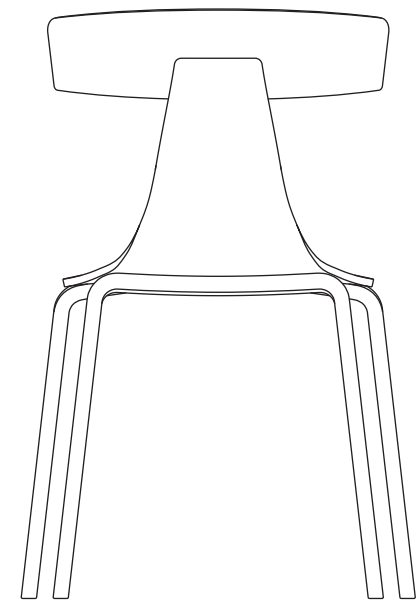

FRONT VIEW

20 1/2

SIDE VIEW

18 7/8

BACK VIEW

TOP VIEW

PLANK[®]

REMO wood chair stackable

mod. 1415-20

design Konstantin Grcic

in inches